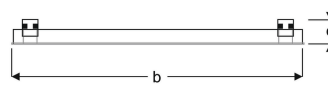

LIKER

LINEAR LUMINAIRES

VLI02 1236B AS30

VLI02 1236B AS40

VLI02 1236B AS60

Cutout: 75x1153

MECHANICAL SPECS / MEKANİK ÖZELLİKLER

Application Areas Uygulama Alanları	Sales room - Residential areas - Offices - Commercial building
Luminaire Type Ürün Tipi	LED Linear
Luminaire Body Ürün Gövdesi	Extruded aluminum body. Electrostatic powder coating
Luminaire Diffuser Ürün Difüzörü	Opal diffuser
Luminaire Colour Ürün Gövde Rengi	S : Ral 9005 Jet black / B : Ral 9016 Traffic White / G : Ral 9006 Grey
Ingress Protection (IP) Rating IP Sınıfı	IP40
Impact Resistance (IK) Rating IK Sınıfı	IK02